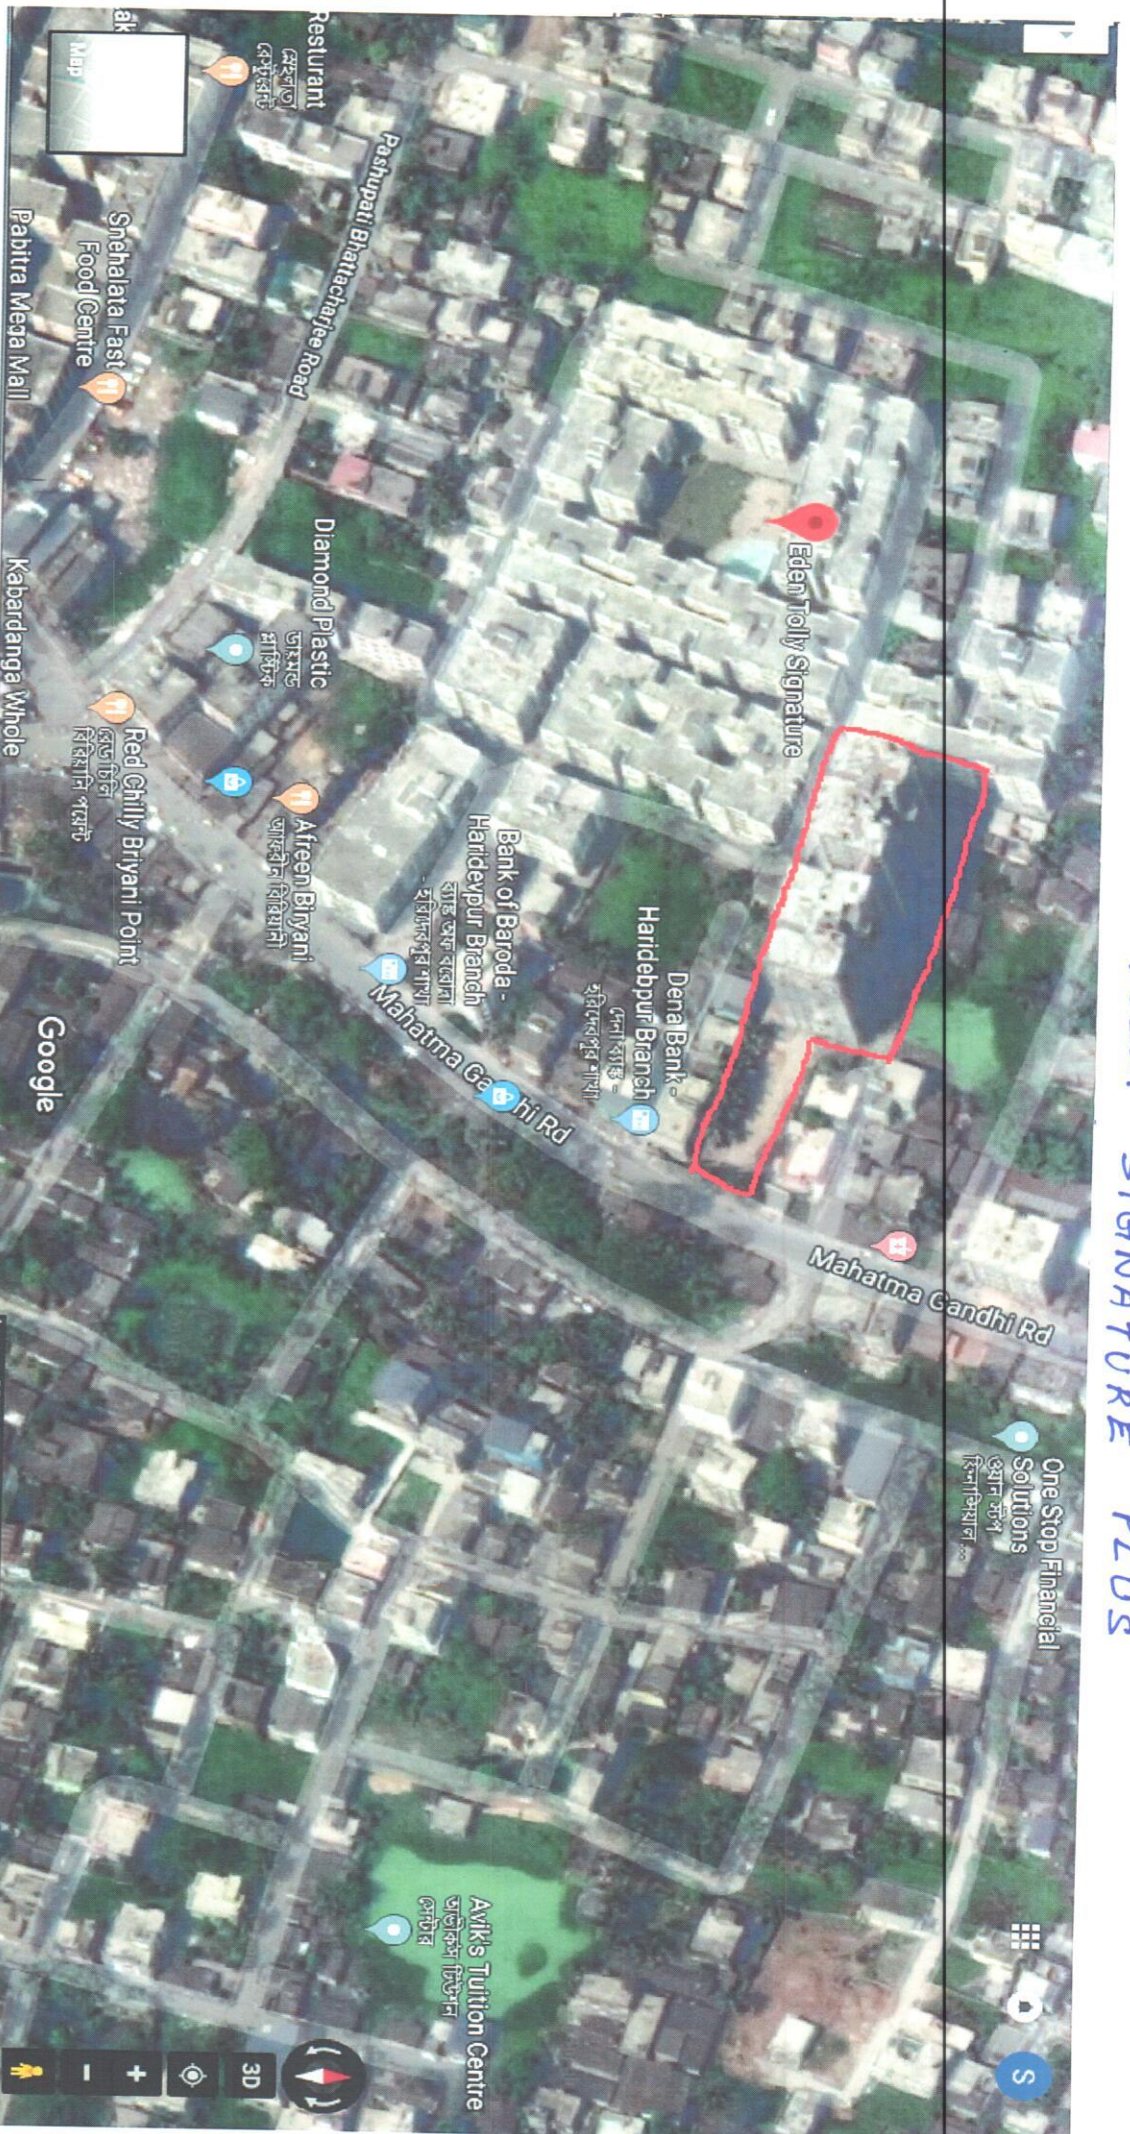

LOCATION OF EDEN TOLLY SIGNATURE PLUS

Project Site: 344/1  
Mahatma Gandhi  
Road Kolkata 700104

Site Coordinates: latitude-  
22.4648653° N & Longitude-  
88.3346373° E

Authorized Signatory